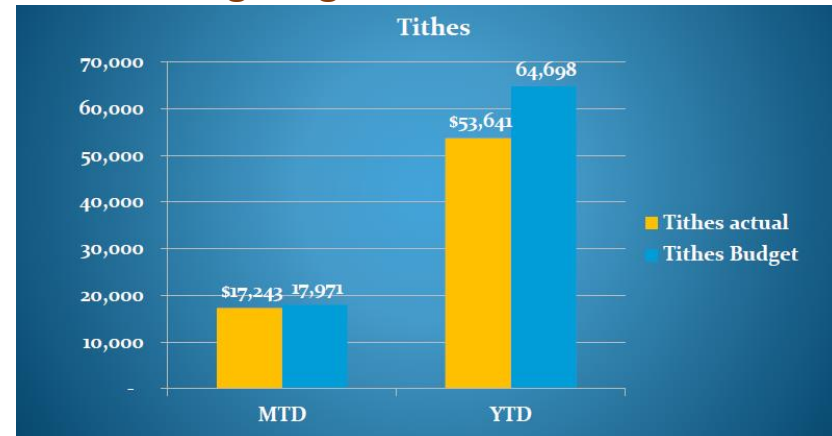

How's our giving? To the end of October...